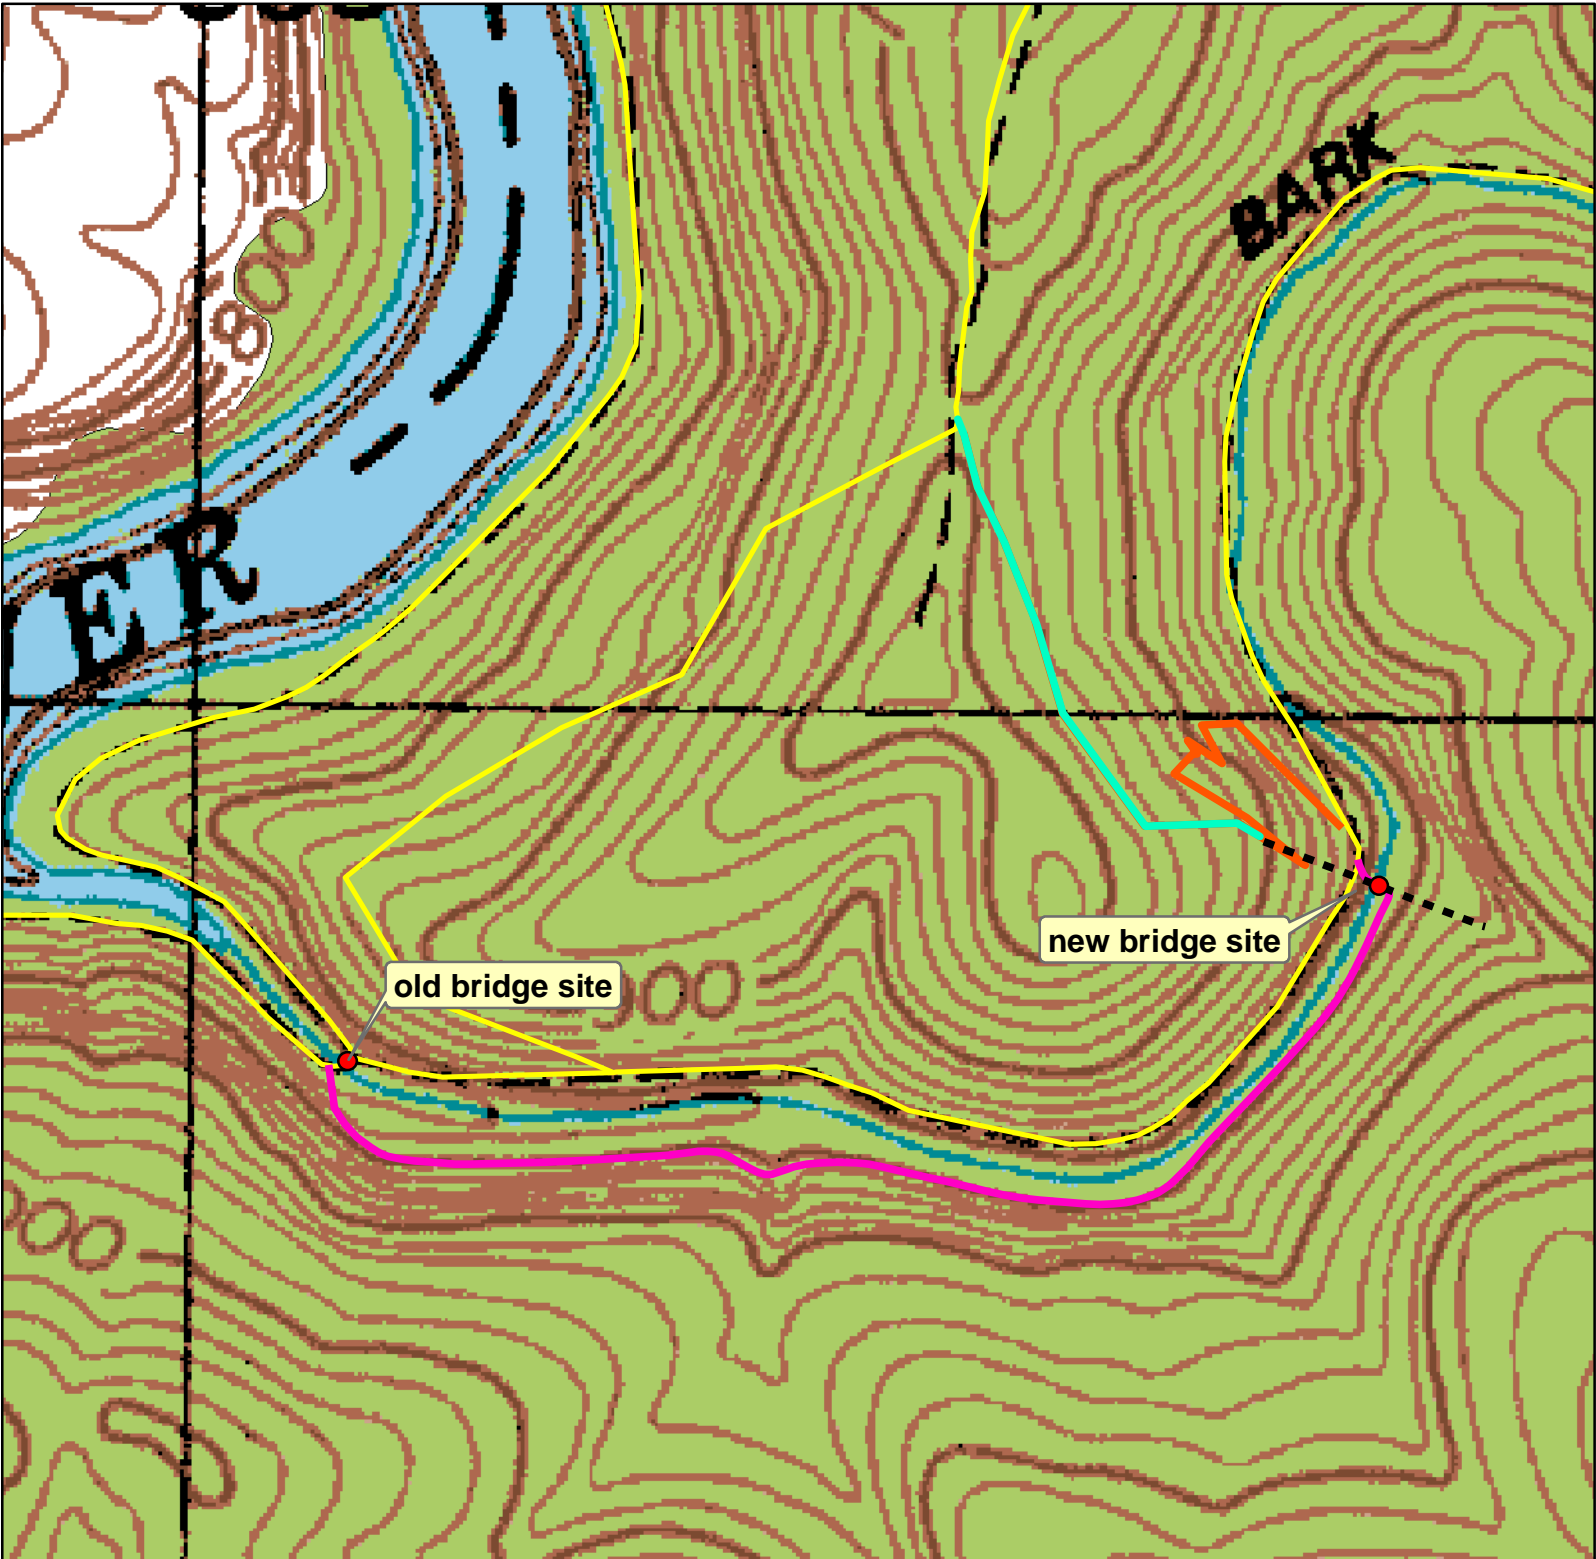

Bark Camp Trail Bridge Replacement

Legend

- Old/New bridge sites
- aerial cable tram
- 60 inch access trail
- New connector trail
- New Bark Camp Trail
- existing trails
- National Forest lands

(all locations approximate)